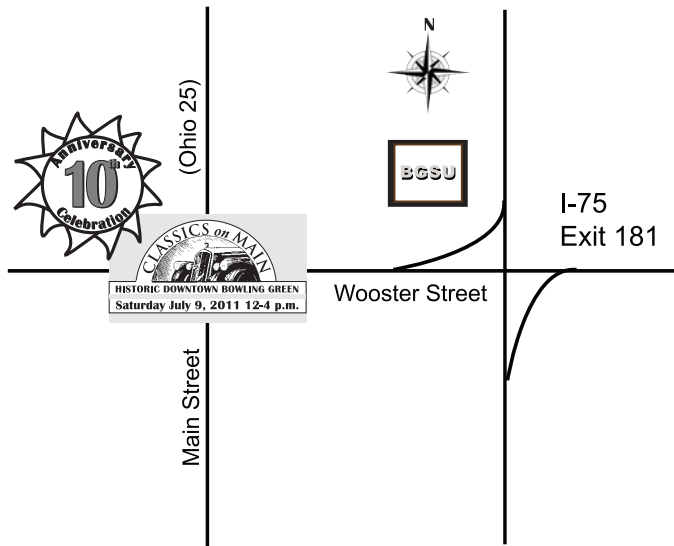

# Bowling Green, Ohio

## In the middle of it all

### Driving Distances

Toledo 15 mi.	Fort Wayne 90 mi.
Findlay 25 mi.	Cleveland 115 mi.
Ann Arbor 70 mi.	Columbus 125 mi.
Detroit 85 mi.	Dayton 130 mi.

## ENJOY

Snook's Dream Cars Museum  
 3 Public Golf Courses  
 Wood County Historical Museum  
 National Construction Equipment Museum  
 Great Restaurants  
 Unique Shops  
 Vibrant Night Life

For hotel and other  
 tourist information,  
 contact the